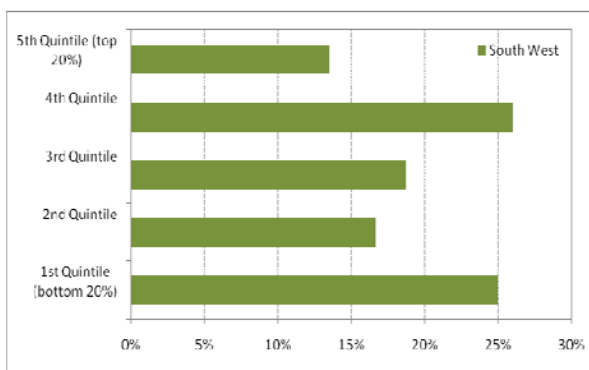

Table 1. Total Number of CDs and Population in the South West SD by IRSD Quintiles

Fact Sheet 6: South West Statistical Division

South West Statistical Division	Total	Quintile 1
Usual Resident Population	24,777	8,803
Census Collection Districts	96	24
Statistical Local Areas	10	2
Area (sq km)	319,883	
Density	0.08 persons per sq km	
Remoteness Area 2006 of Quintile 1 CDs	Outer R, Remote, Very Remote	

Overview

South West SD had 0.6% of Queensland's population equaling 24,777 people, of whom 8,803 people were located in CDs with IRSD scores in Quintile 1.

Figure 1 (a) and (b) and Table 1 show the South West SD distribution of CDs and CD population by quintiles.

Figure 1. South West SD Distribution of CDs and CD population by quintiles

(a) Proportion of CDs in South West SD by IRSD Quintiles