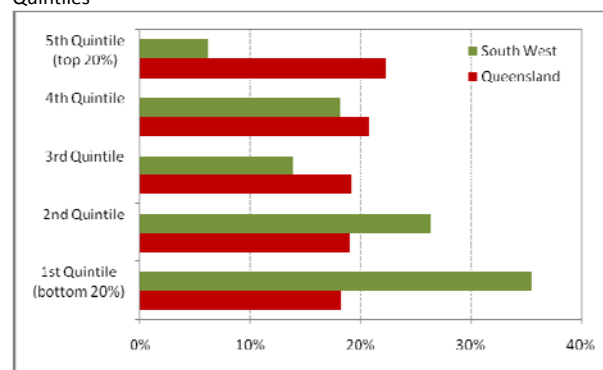

Overview

South West SD had 0.6% of Queensland's population equaling 24,777 people, of whom 8,803 people were located in CDs with IRSD scores in Quintile 1.

Figure 1 (a) and (b) and Table 1 show the South West SD distribution of CDs and CD population by quintiles.

Figure 1. South West SD Distribution of CDs and CD population by quintiles

(a) Proportion of CDs in South West SD by IRSD Quintiles

(b) Proportion of CD Population in South West SD by IRSD Quintiles

Table 1. Total Number of CDs and Population in the South West SD by IRSD Quintiles